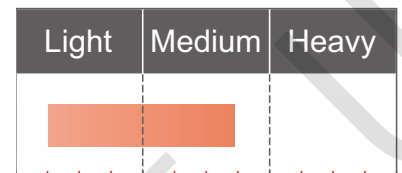

1-needle lockstitch